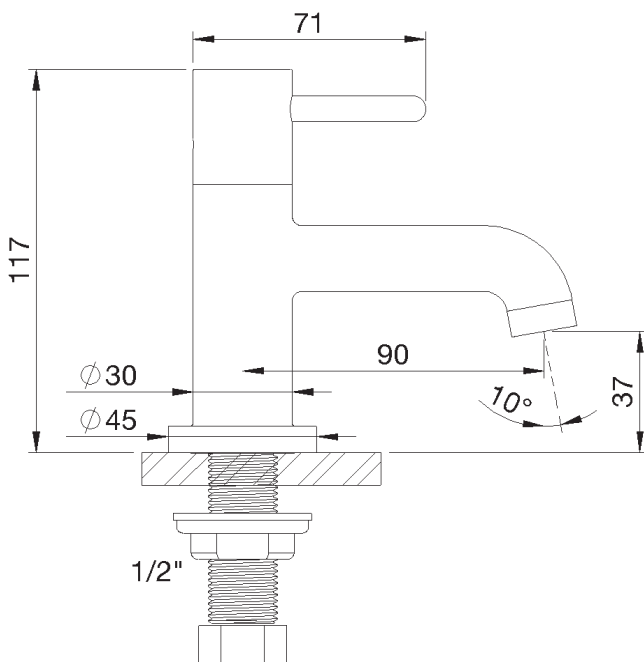

Picture

Product details

Weight: 0,7 kg

Flow at 3 bar : Restricted 5 l/min

Internal mechanism: Ceramic valve 1/4 turn

Technical drawing

RAO.V02