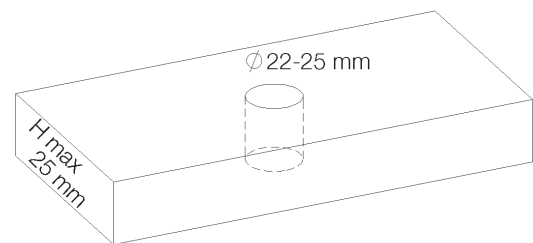

Picture

Product details

Weight: 0,7 kg

Flow at 3 bar : Restricted 5 l/min

Internal mechanism: Ceramic valve 1/4 turn

Technical drawing

RAO.V02